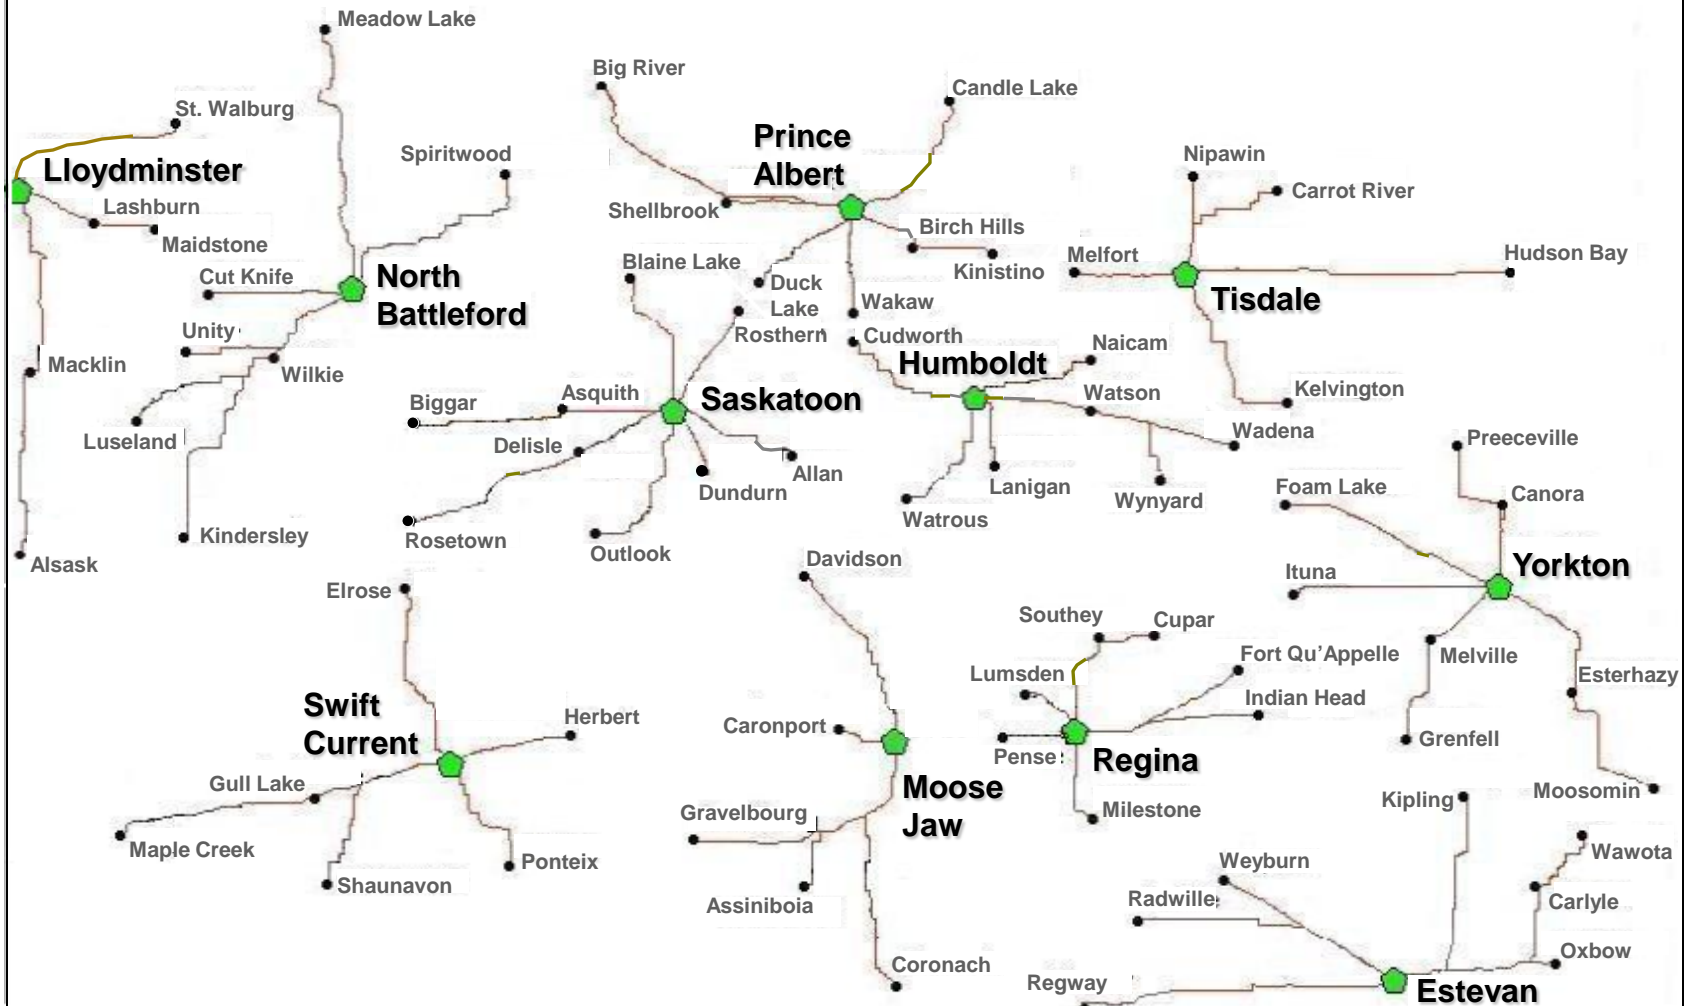

Saskatchewan Regional Newcomer Gateways

Updated March 2012

Estevan

Southeast Newcomer Services

Southeast Regional College

255 Spruce Drive

Estevan SK S4A 2V6

Phone: (306) 637-4920

Gainsborough
Gladmar
Glen Ewen
Goodwater
Griffin
Halbrite
Hazelwood
Heward
Kennedy
Kenosee Lake
Kipling
Kisbey
Lake Alma
Lampman
Macoun
Manor
Maryfield
McTaggart
Midale

Minton
North Portal
North Weyburn
Oungre
Oxbow
Radville
Redvers
Roche Percee
Storthoaks
Stoughton
Torquay
Tribune
Trossachs
Walpole
Wawota
Weyburn
Windthorst